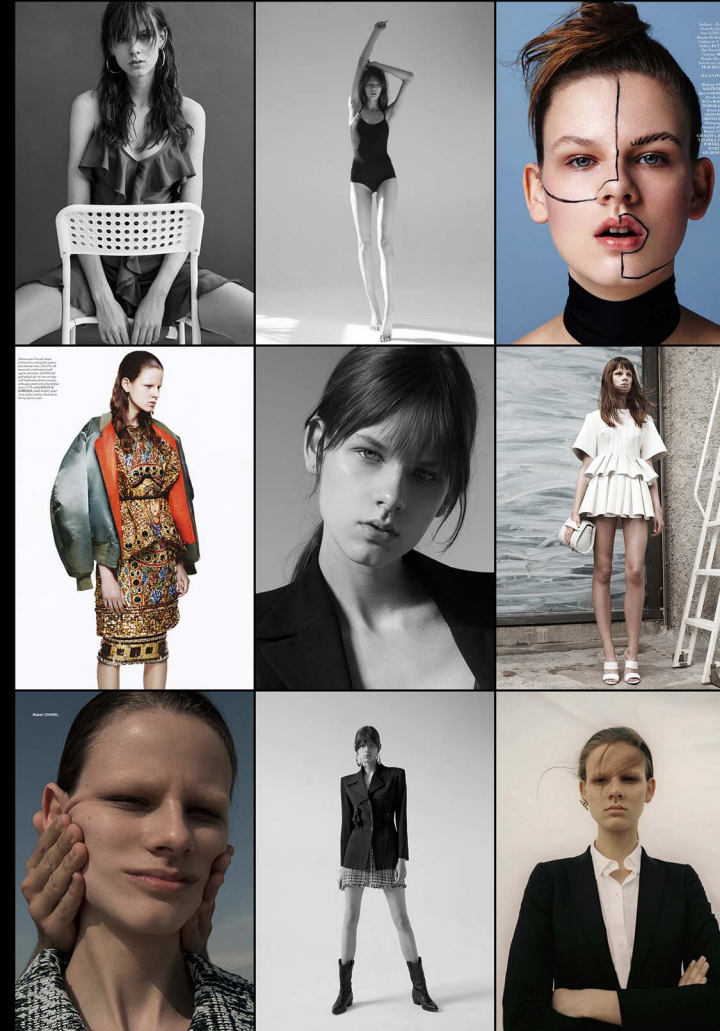

joanna

joanna

height: 178
bust: 85
waist: 62
hips: 88
hair: brown
eyes: blue
shoes: 25

STAGE
TOKYO MODEL AGENCY