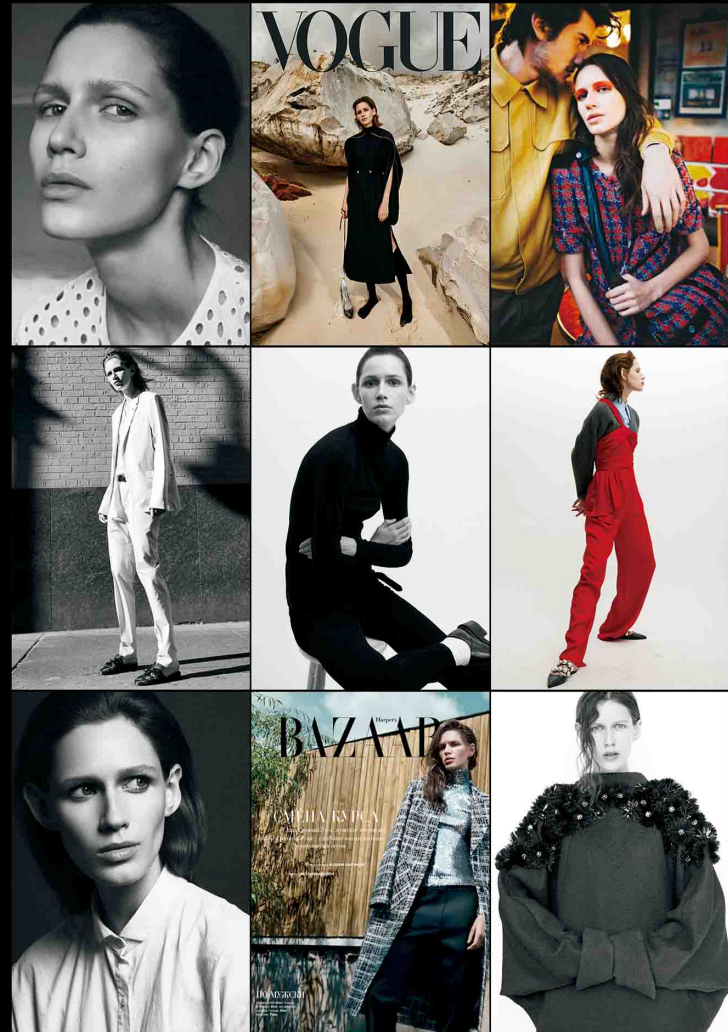

ella  
zadvysvichka  
height 178  
bust 81  
waist 61  
hips 88  
hair brown  
eyes green  
shoe 25-25.5

ella zadvysvichka

**STAGE**  
TOKYO MODEL AGENCY