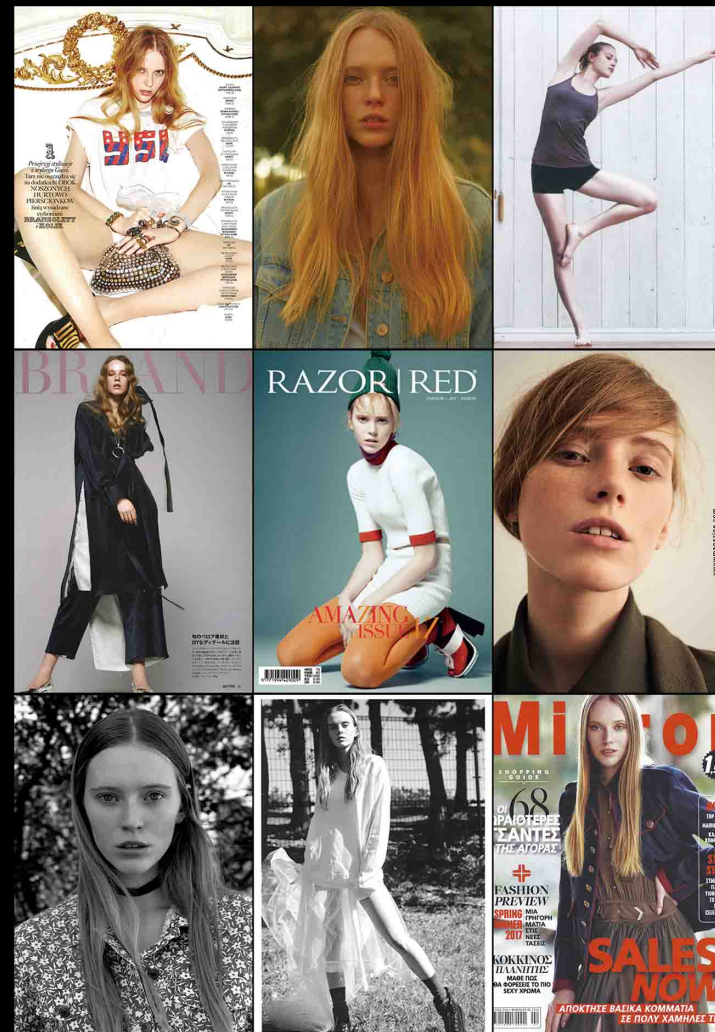

gabi

gabi

height: 176

bust: 78

waist: 57

hips: 89

hair: strawberry blonde

eyes: blue

shoes: 25-25.5

**STAGE**  
TOKYO MODEL AGENCY