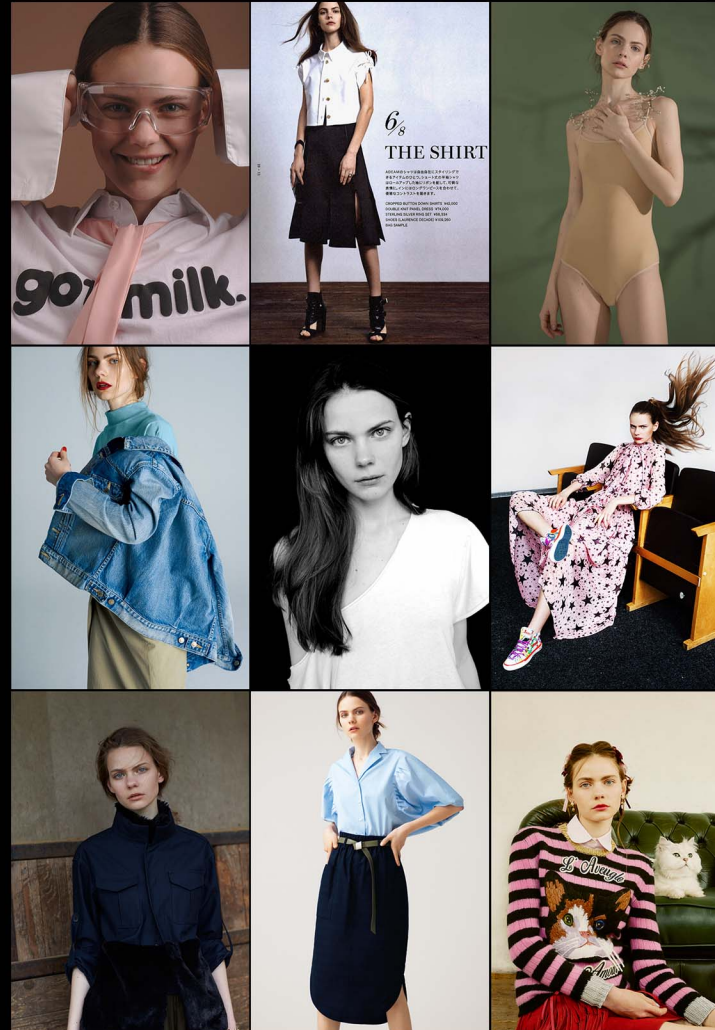

kate stankevich

kate  
stankevich

height: 175  
bust: 82  
waist: 58  
hips: 88  
hair: dark blonde  
eyes: green  
shoes: 24.5

**STAGE**  
TOKYO MODEL AGENCY