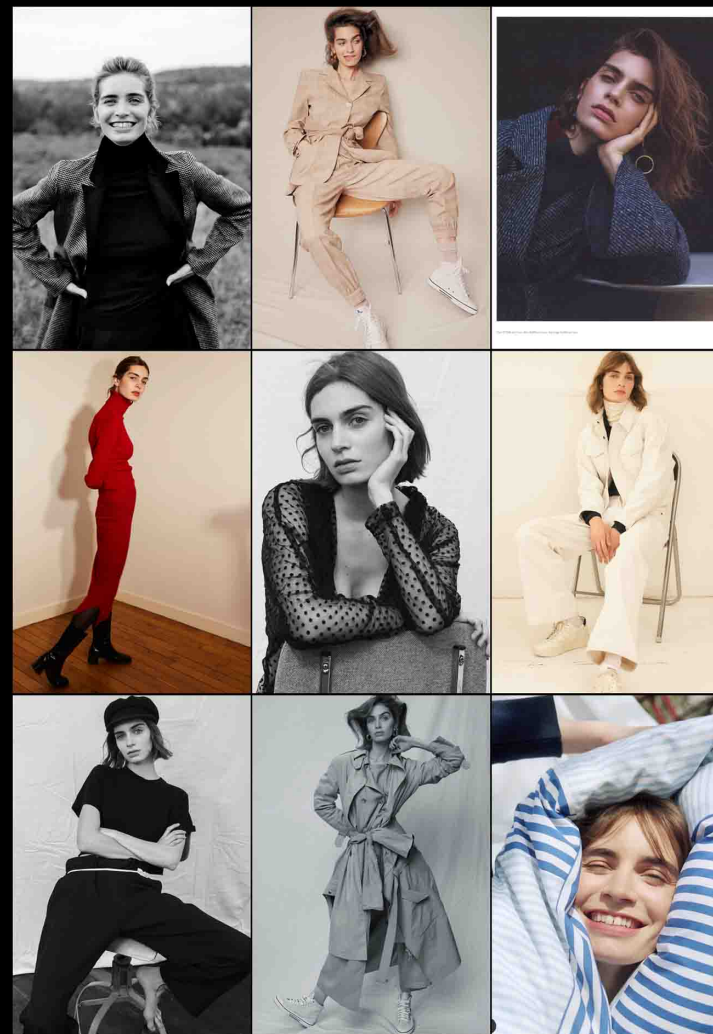

romane

romane

height: 177
bust: 85
waist: 60
hips: 88
hair: brown
eyes: blue
shoes: 25-25.5

STAGE
TOKYO MODEL AGENCY