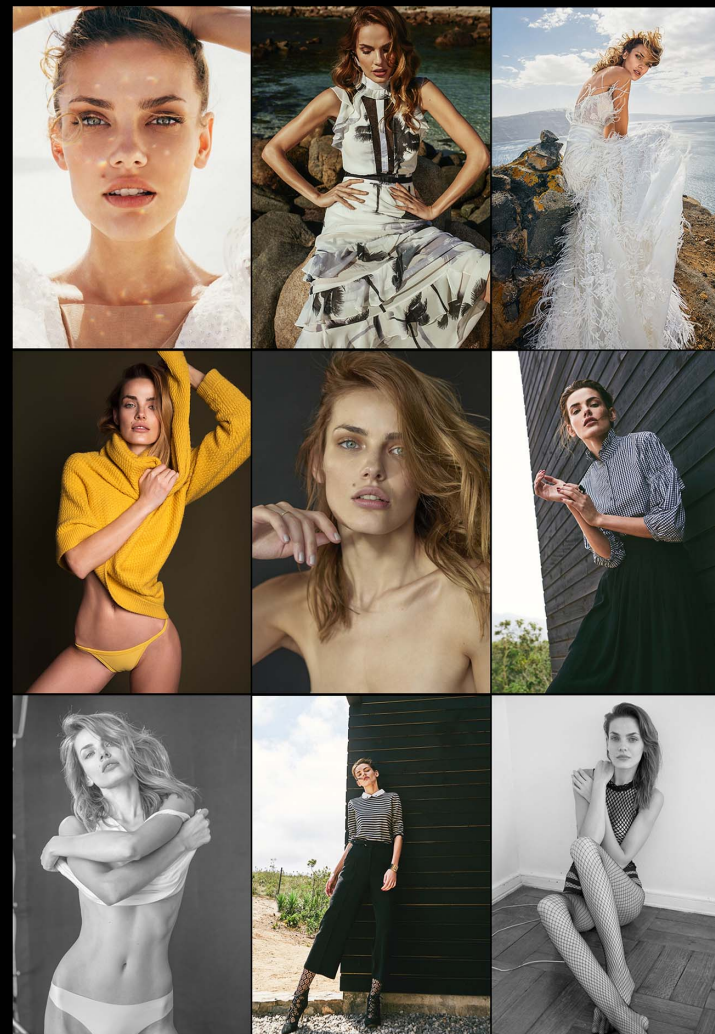

ada

ada

height: 177

bust: 86

waist: 60

hips: 88

hair: brown

eyes: blue

shoes: 25.5-26

STAGE
TOKYO MODEL AGENCY