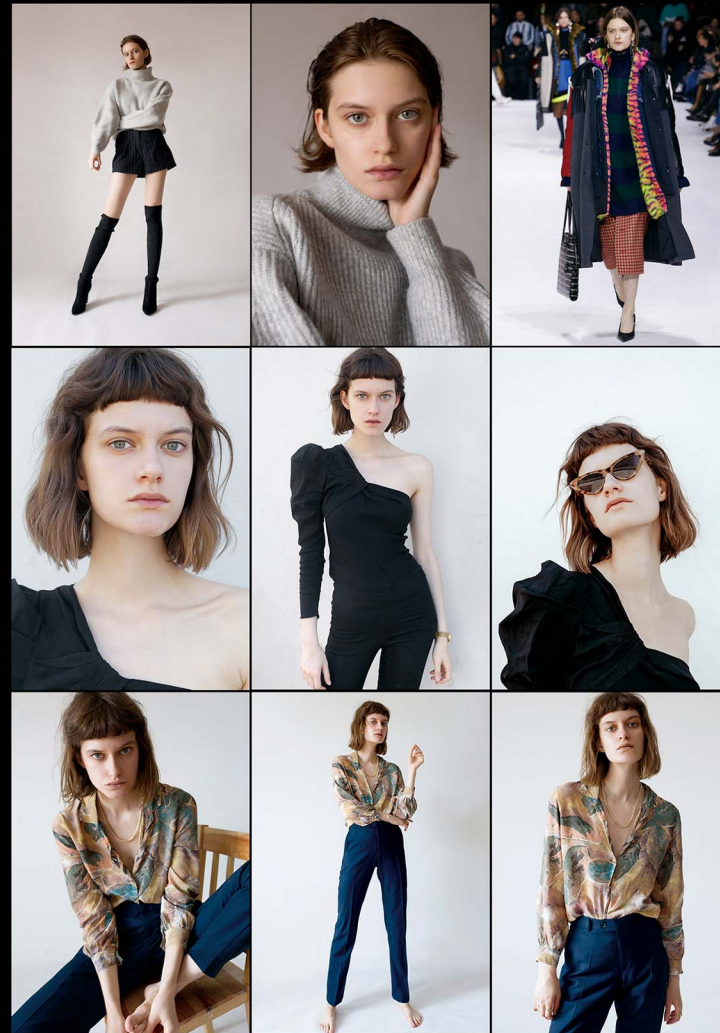

iza

iza

height: 176

bust: 80

waist: 60

hips: 88

hair: brown

eyes: blue

shoes: 25

STAGE
TOKYO MODEL AGENCY