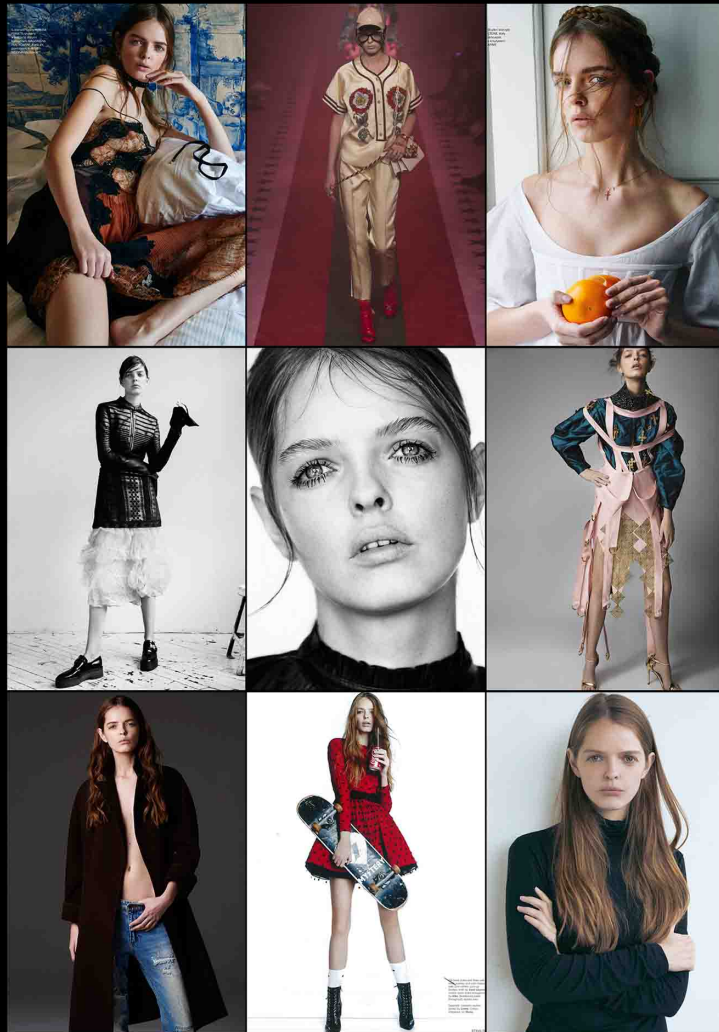

marta dow

marta dow

height: 178
bust: 81
waist: 56
hips: 86
hair: dark blonde
eyes: green
shoes: 26

STAGE
TOKYO MODEL AGENCY