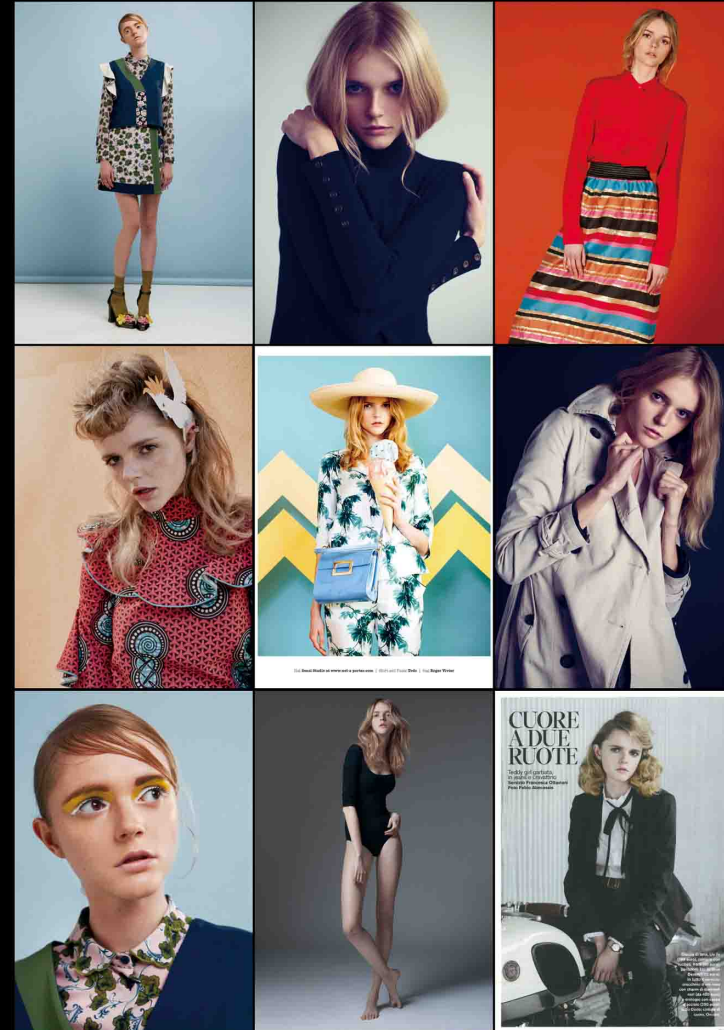

natalia w.

natalia w.

height: 178
bust: 80
waist: 60
hips: 87
hair: blonde
eyes: brown
shoes: 25

STAGE
TOKYO MODEL AGENCY