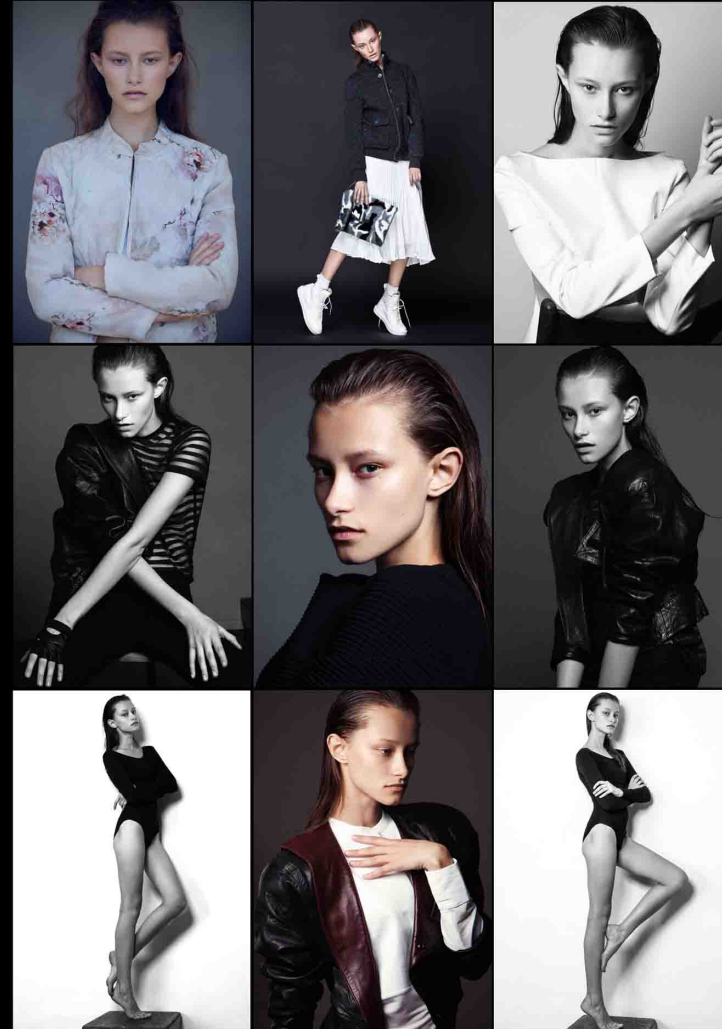

galina

galina

height: 178
bust: 84
waist: 60
hips: 87
hair: hazel
eyes: brown
shoes: 25-25.5

STAGE
TOKYO MODEL AGENCY