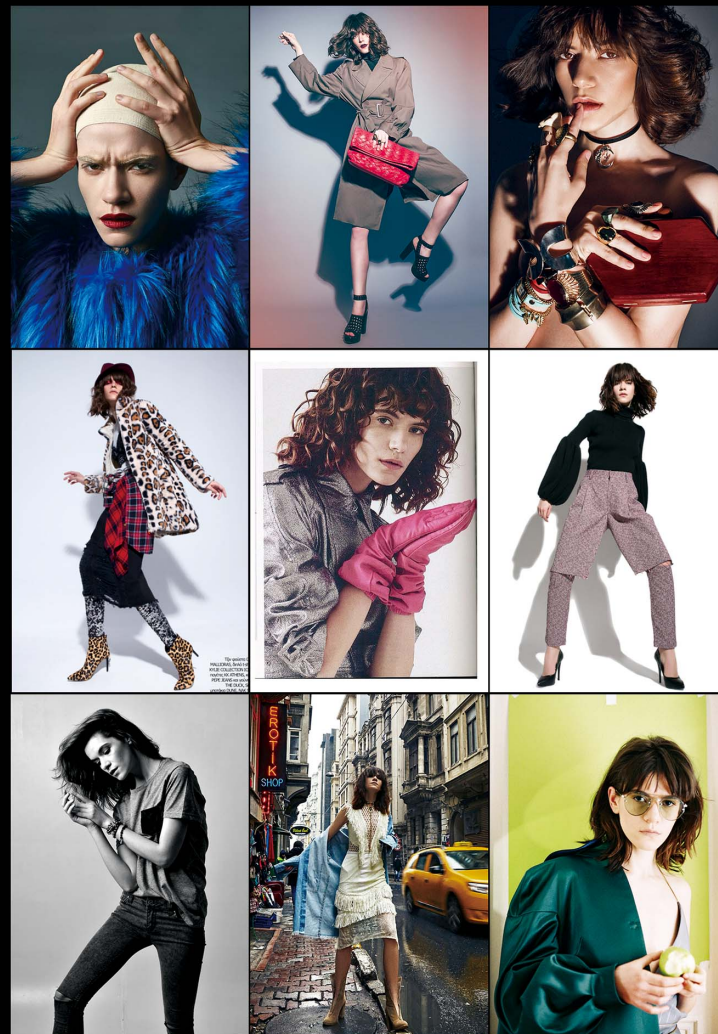

tamila

tamila

height: 177

bust: 83

waist: 60

hips: 88

hair: brown

eyes: hazel

shoes: 25

**STAGE**  
TOKYO MODEL AGENCY