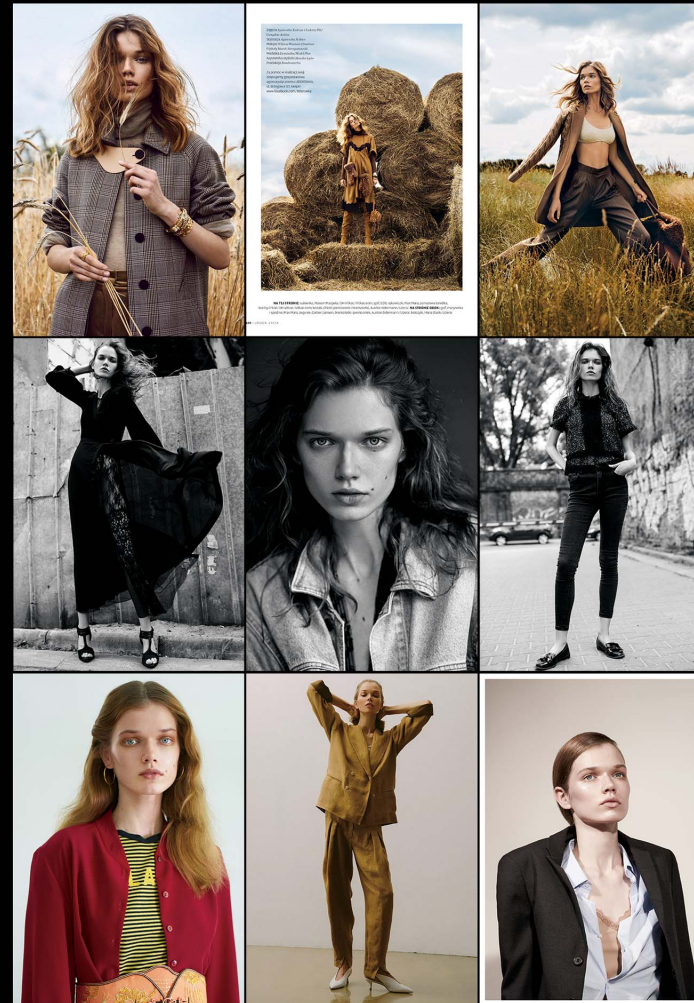

dominika d.

dominika d

height: 178

bust: 82

waist: 60

hips: 88

hair: light brown

eyes: blue

shoes: 26

STAGE
TOKYO MODEL AGENCY