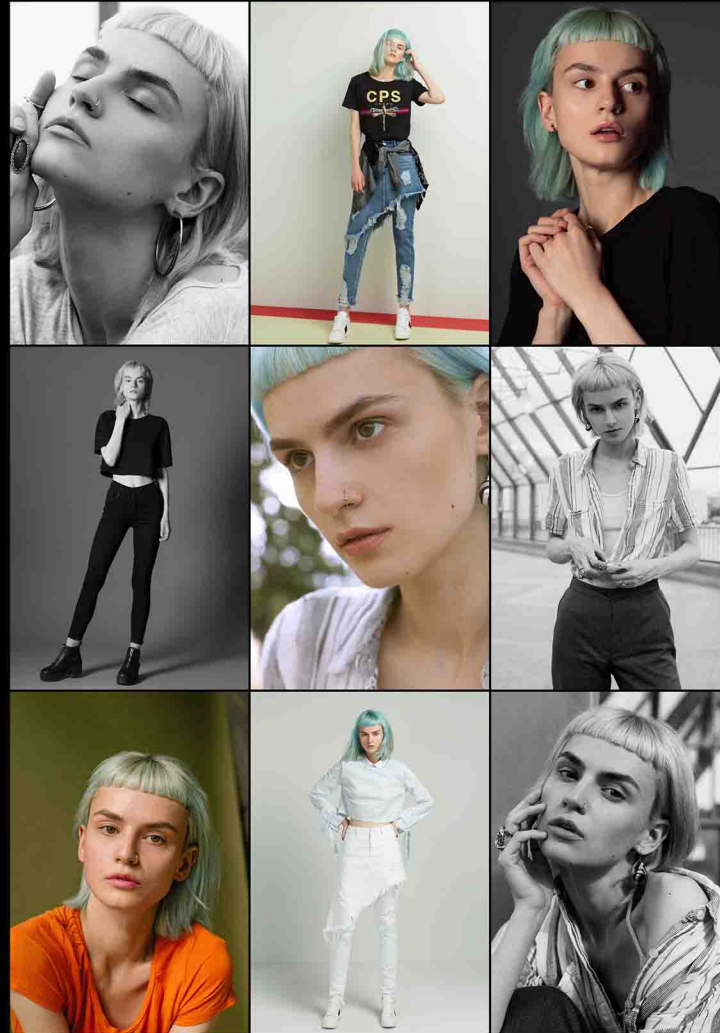

sophia

sophia

height: 178
bust: 78
waist: 56
hips: 89
hair: purple
eyes: brown
shoes: 25

STAGE
TOKYO MODEL AGENCY