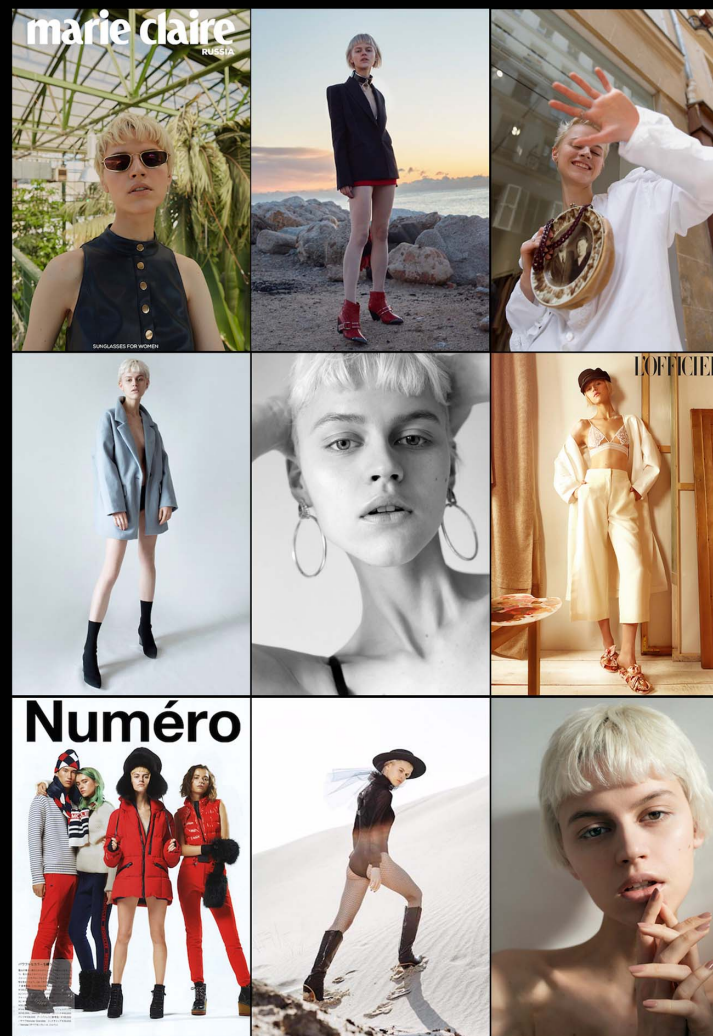

asya

asya

height: 174

bust: 82

waist: 58

hips: 85

hair: blonde

eyes: green

shoes: 24-24.5

STAGE
TOKYO MODEL AGENCY