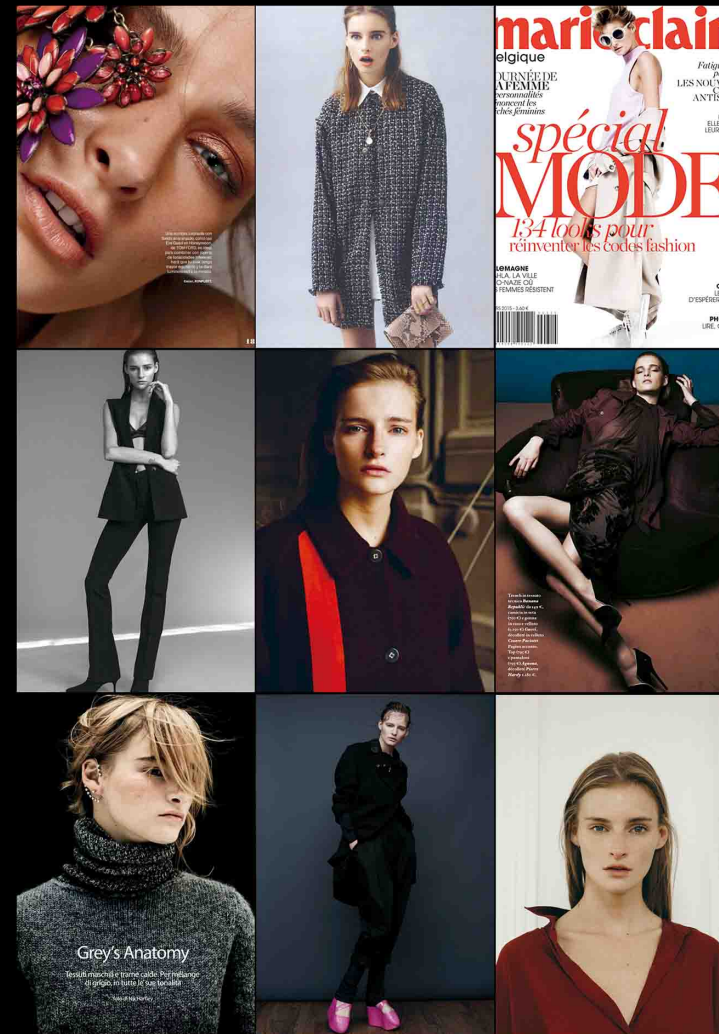

marine van outryve

marine
van outryve

height: 176
bust: 86
waist: 60
hips: 88
hair: dark blonde
eyes: blue-green
shoes: 25-25.5

STAGE
TOKYO MODEL AGENCY