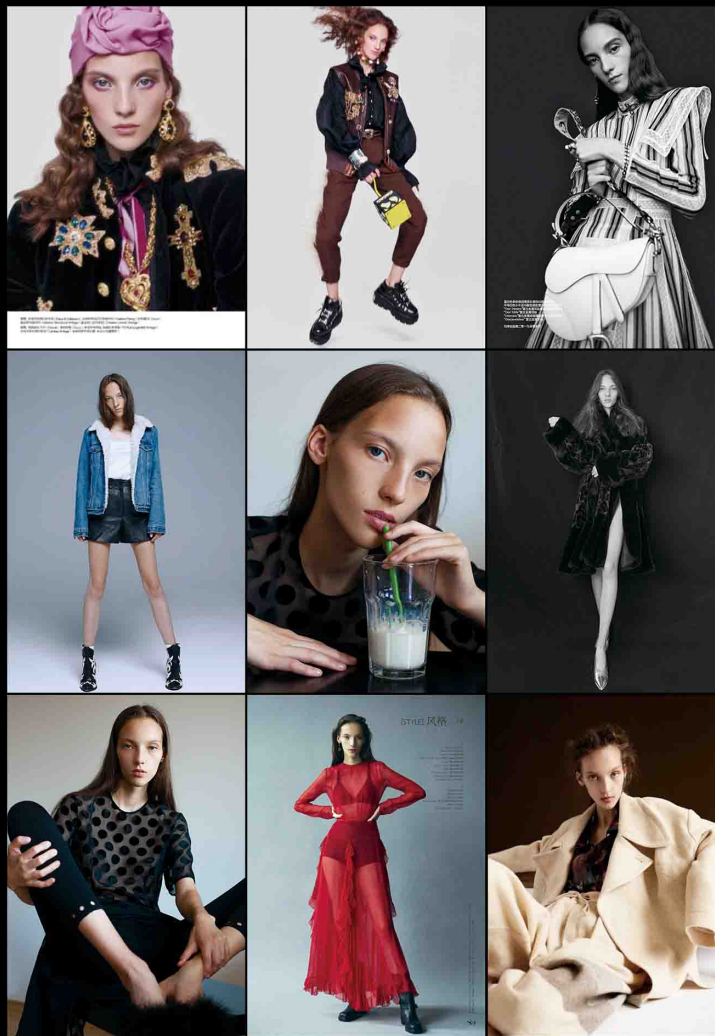

natie

natie

height: 175

bust: 78

waist: 58

hips: 87

hair: light brown

eyes: blue

shoes: 23.5

STAGE
TOKYO MODEL AGENCY