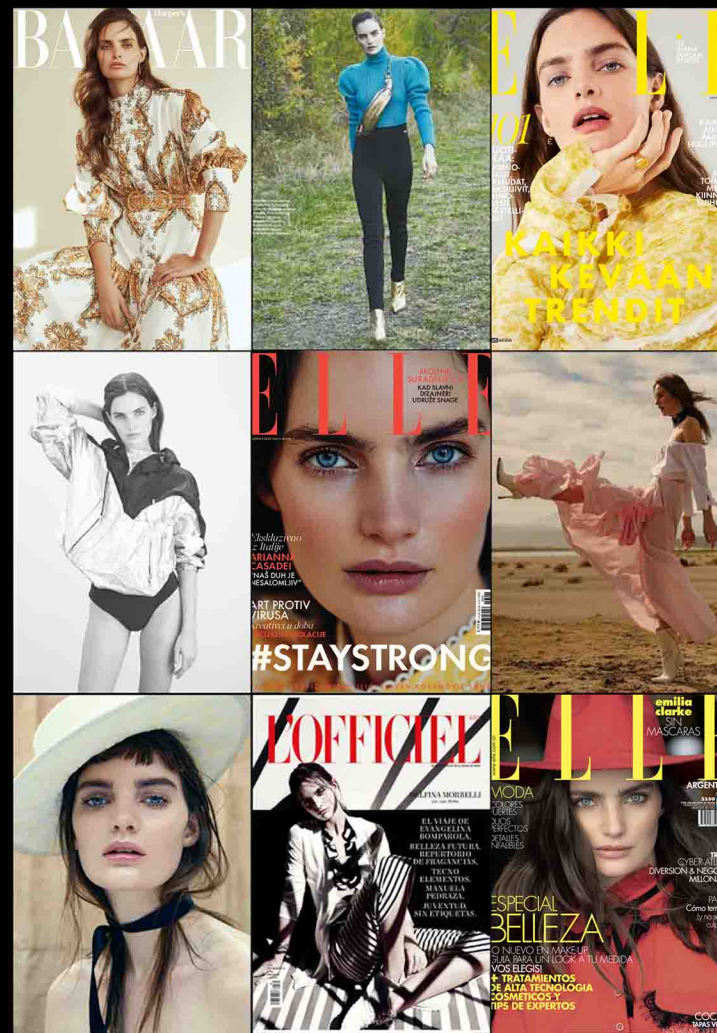

# BAZAAR

delfina

delfina

height: 173

bust: 82

waist: 60

hips: 89

hair: brown

eyes: blue

shoes: 25-25.5

**STAGE**  
TOKYO MODEL AGENCY