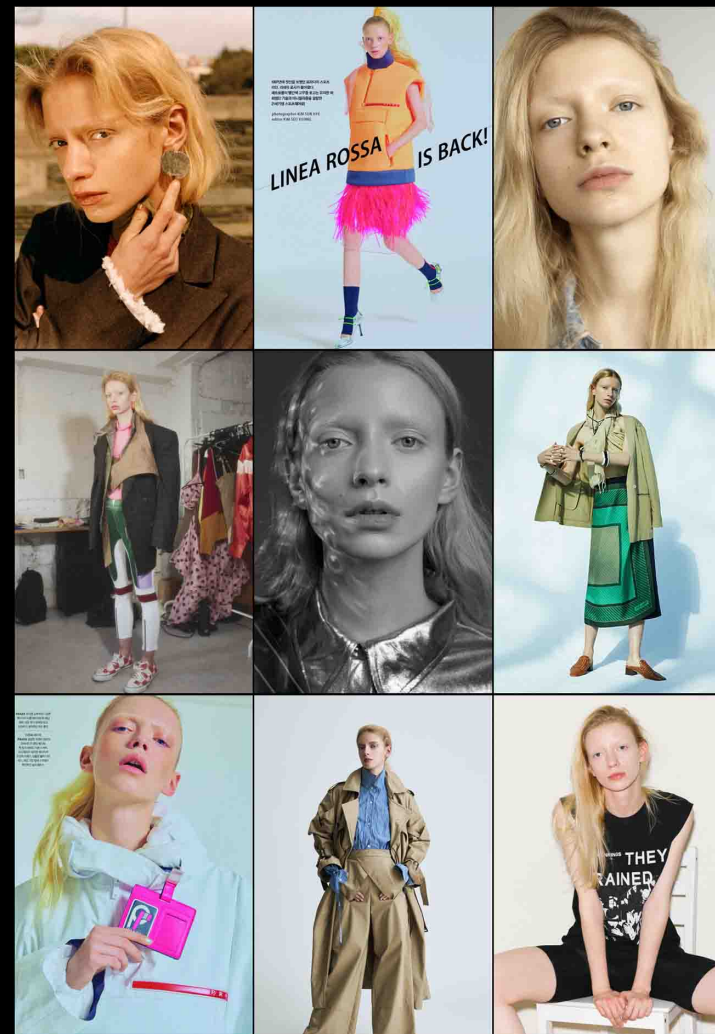

alice lab

alice lab

height: 173  
bust: 78  
waist: 59  
hips: 87  
hair: blonde  
eyes: blue  
shoes: 25.5-26

**STAGE**  
TOKYO MODEL AGENCY