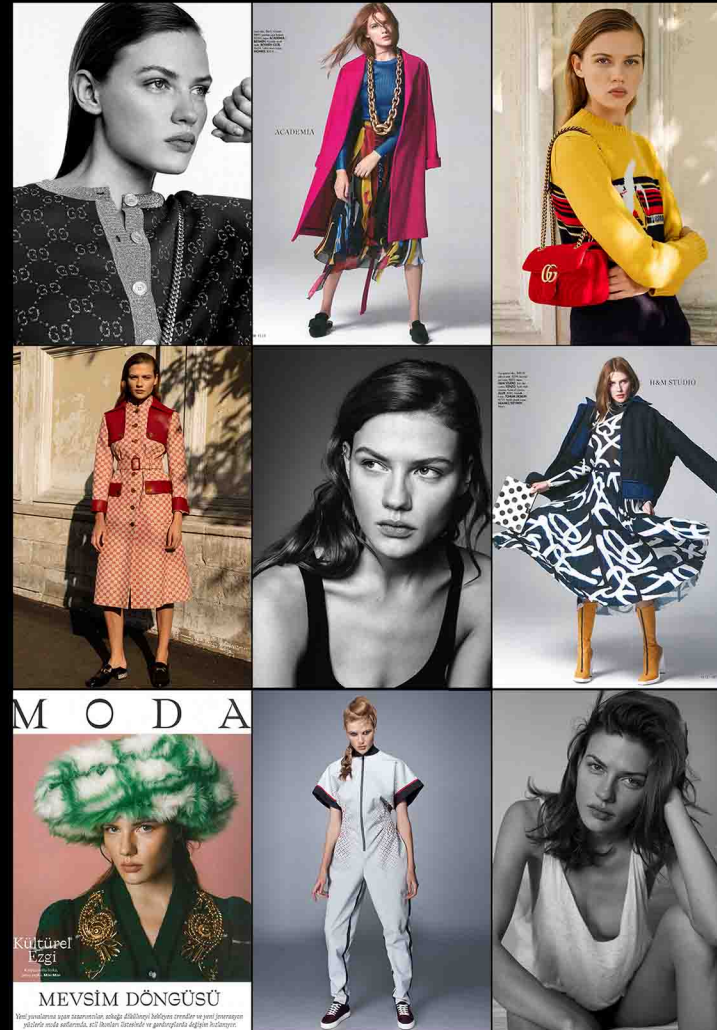

polina grosheva

polina
grosheva

height: 177

bust: 83

waist: 60

hips: 88

hair: dark blonde

eyes: blue

shoes: 25-25.5

STAGE
TOKYO MODEL AGENCY