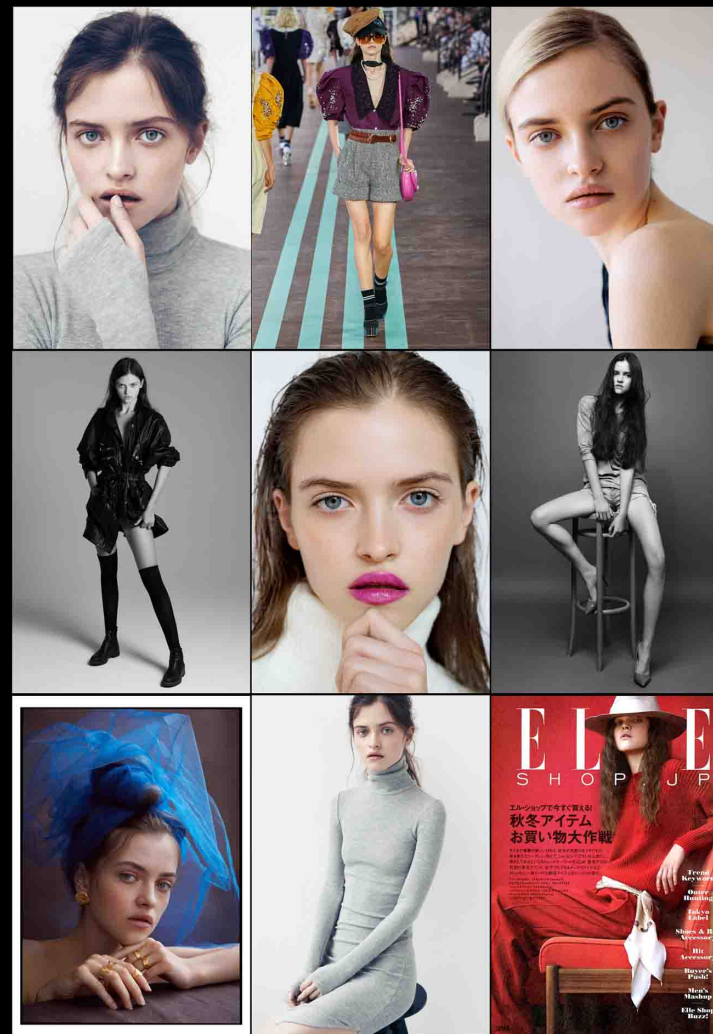

wera

wera

height: 173
bust: 79
waist: 60
hips: 89
hair: blonde
eyes: blue
shoes: 24.5-25

STAGE
TOKYO MODEL AGENCY