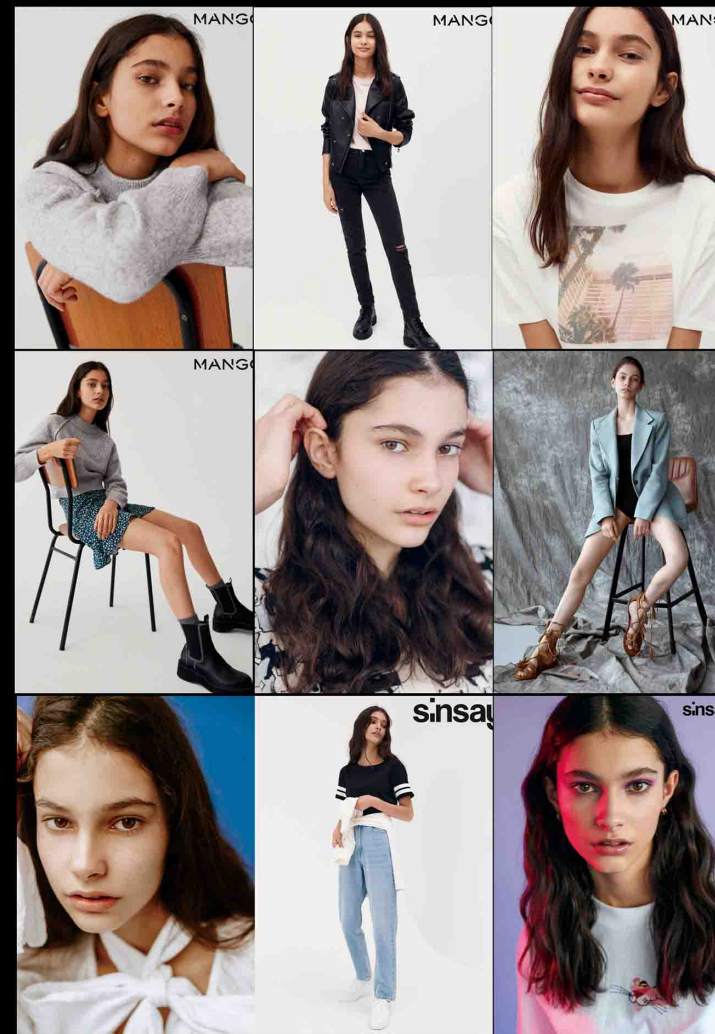

axa

AXA

height: 171
bust: 78
waist: 58
hips: 86
hair: brown
eyes: blue
shoes: 25.5

STAGE
TOKYO MODEL AGENCY