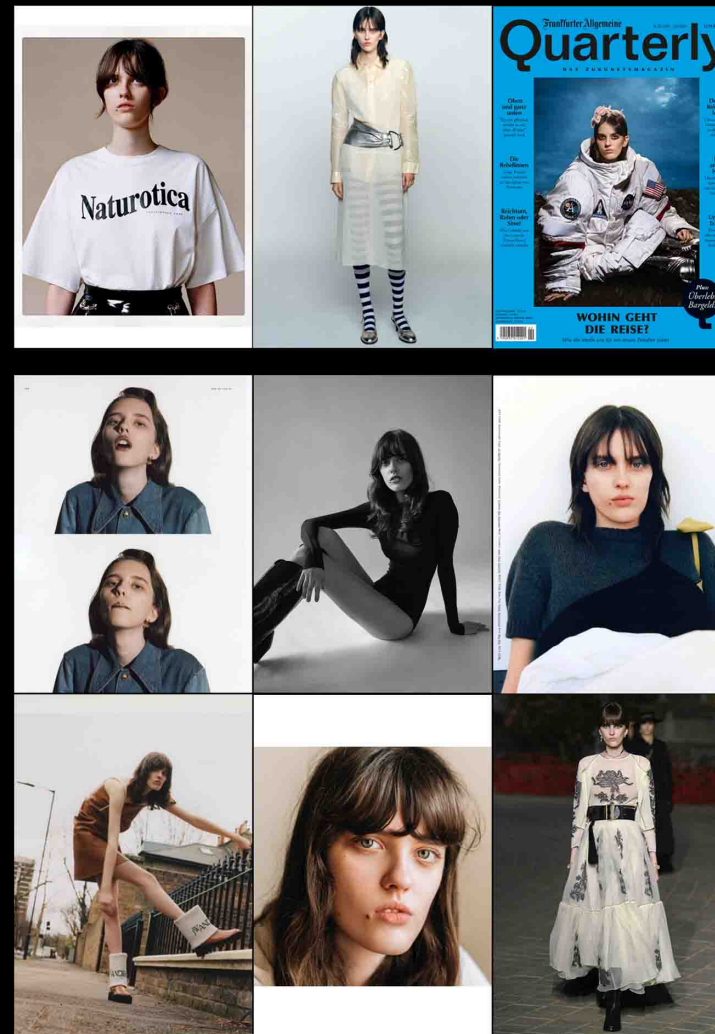

stan stanislavova

177/82/60/88/25-25.5
/Brown/Blue

STAGE
TOKYO MODEL AGENCY