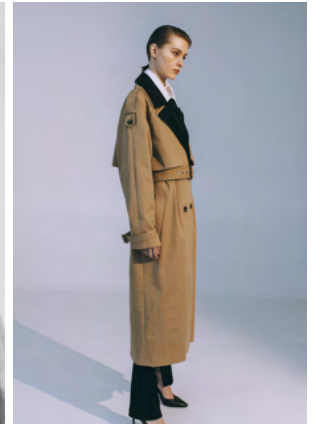

alexandra

Alexandra Soloveva

Height _
175
Bust _ Waist _ Hips _ Shoes _
80 60 89 25.5
Eyes _ Hair _
green brown

STAGE TOKYO
MODEL
AGENCY

R&M BLG. 402 3-5-17 Kita-Aoyama Minato-Ku Tokyo Japan 107-0061
<https://stage-models.com> +81 0(3)5414 5711