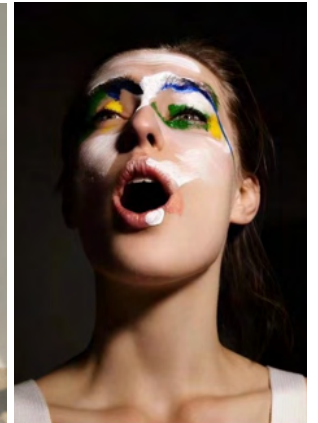

alexandra

Alexandra Soloveva

Height _
175
Bust _ Waist _ Hips _ Shoes _
80 60 89 25.5
Eyes _ Hair _
green brown

STAGE TOKYO
MODEL
AGENCY

R&M BLG. 402 3-5-17 Kita-Aoyama Minato-Ku Tokyo Japan 107-0061
<https://stage-models.com> +81 0(3)5414 5711