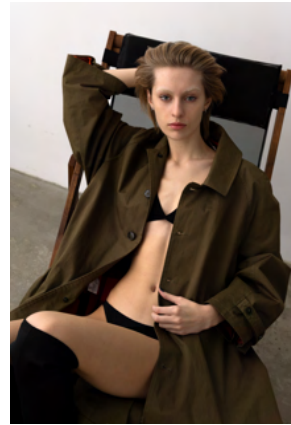

alexandra

Alexandra Soloveva

Height _
175
Bust _ Waist _ Hips _ Shoes _
80 60 89 25.5
Eyes _ Hair _
green brown

STAGE TOKYO
MODEL
AGENCY

R&M BLG. 402 3-5-17 Kita-Aoyama Minato-Ku Tokyo Japan 107-0061
<https://stage-models.com> +81 0(3)5414 5711