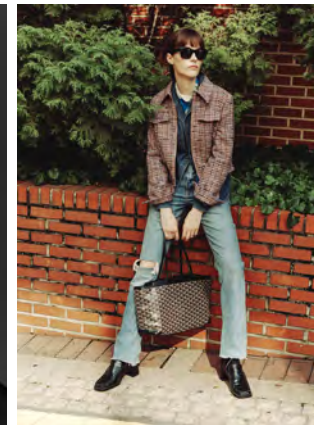

# Arina Khart

Height -  
176

Bust - Waist - Hips - Shoes -  
81 62 89 25.5

Eyes - Hair -  
blue brown

LOEWE

arina

STAGE TOKYO  
MODEL  
AGENCY

R&M BLDG. 402 3-5-17 Kita-Aoyama Minato-Ku Tokyo Japan 107-0061  
<https://stage-models.com> +81 0(3)5414 5711