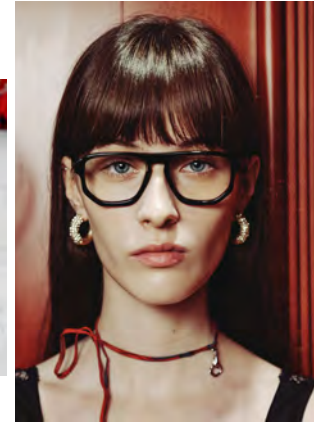

# Arina Khart

Height -  
176

Bust - Waist - Hips - Shoes -  
81 62 89 25.5

Eyes - Hair -  
blue brown

LOEWE

arina

STAGE TOKYO  
MODEL  
AGENCY

R&M BLDG. 402 3-5-17 Kita-Aoyama Minato-Ku Tokyo Japan 107-0061  
<https://stage-models.com> +81 0(3)5414 5711