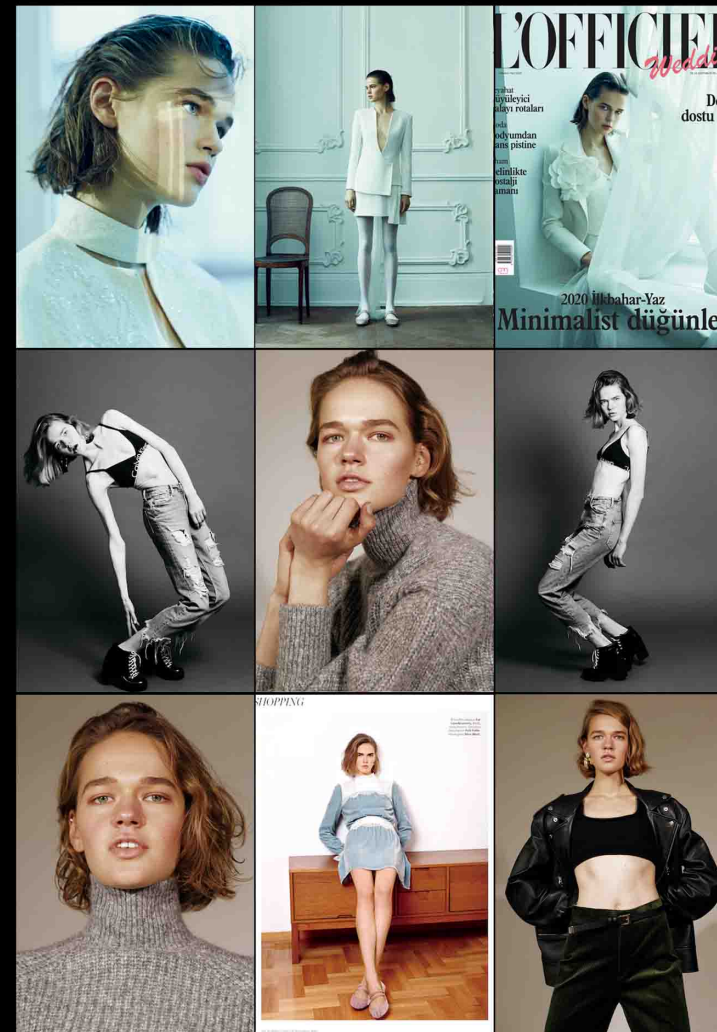

jessica fuhrman

jessica  
fuhrmann

height: 178  
bust: 75  
waist: 60  
hips: 90  
hair: light brown  
eyes: blue green  
shoes: 25.5-26

**STAGE**  
TOKYO MODEL AGENCY