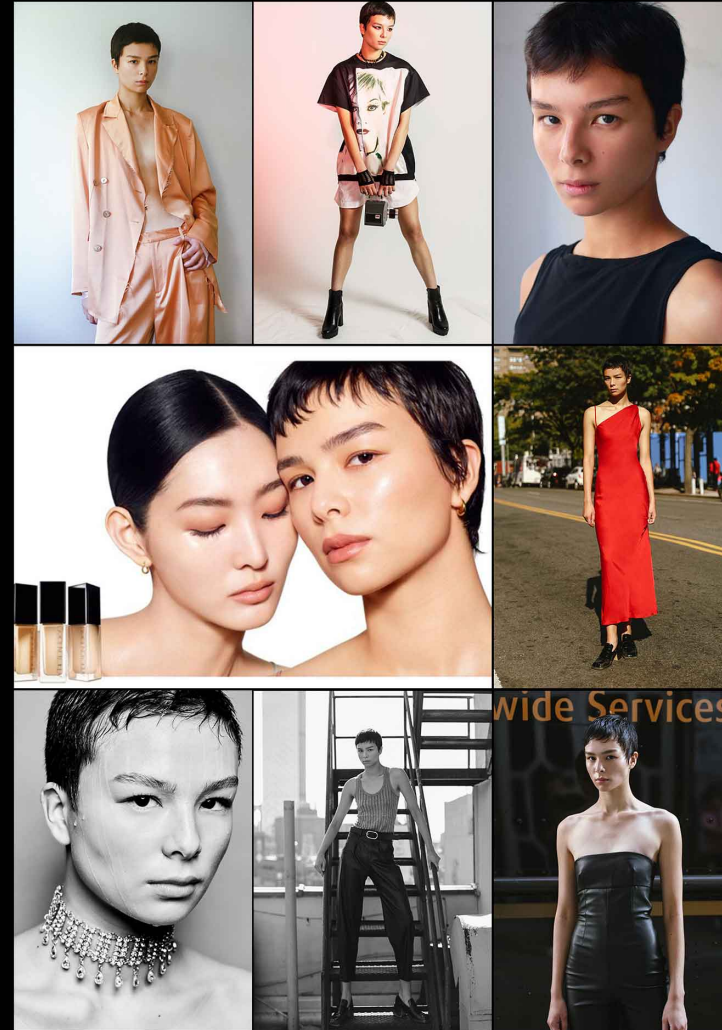

mia_

Coach F/W 24

mia s.

height: 177
bust: 81
waist: 64
hips: 90
hair: black
eyes: brown
shoes: 25.5

STAGE
TOKYO MODEL AGENCY