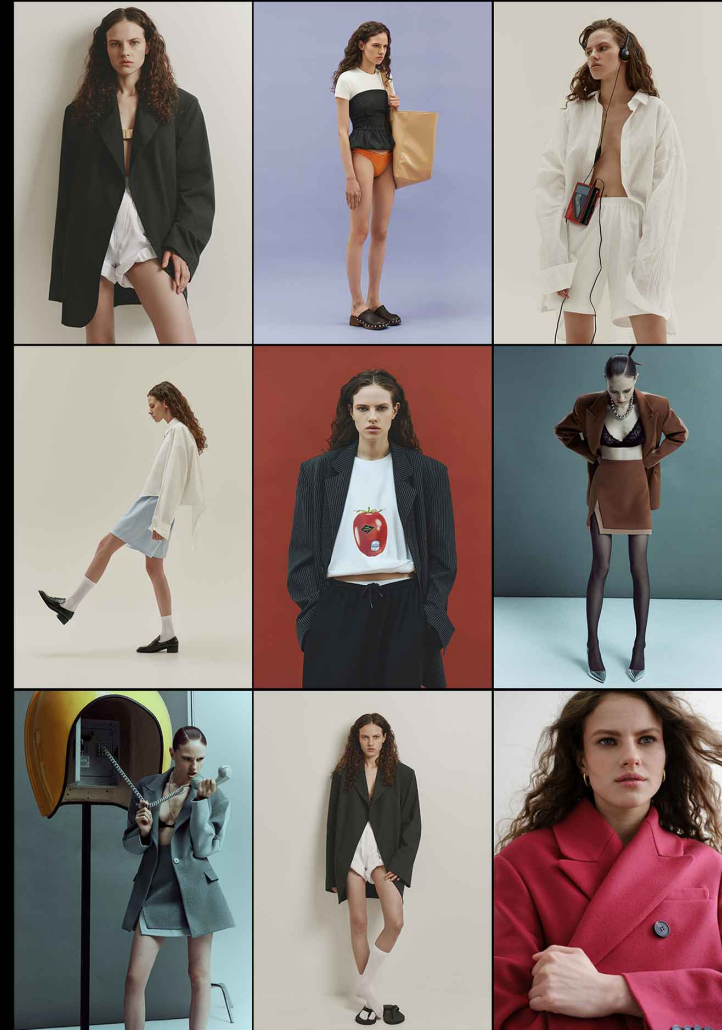

natasha z.

natasha z.

height: 175
bust: 79
waist: 57
hips: 87
hair: dark blonde
eyes: blue
shoes: 24.5

STAGE
TOKYO MODEL AGENCY