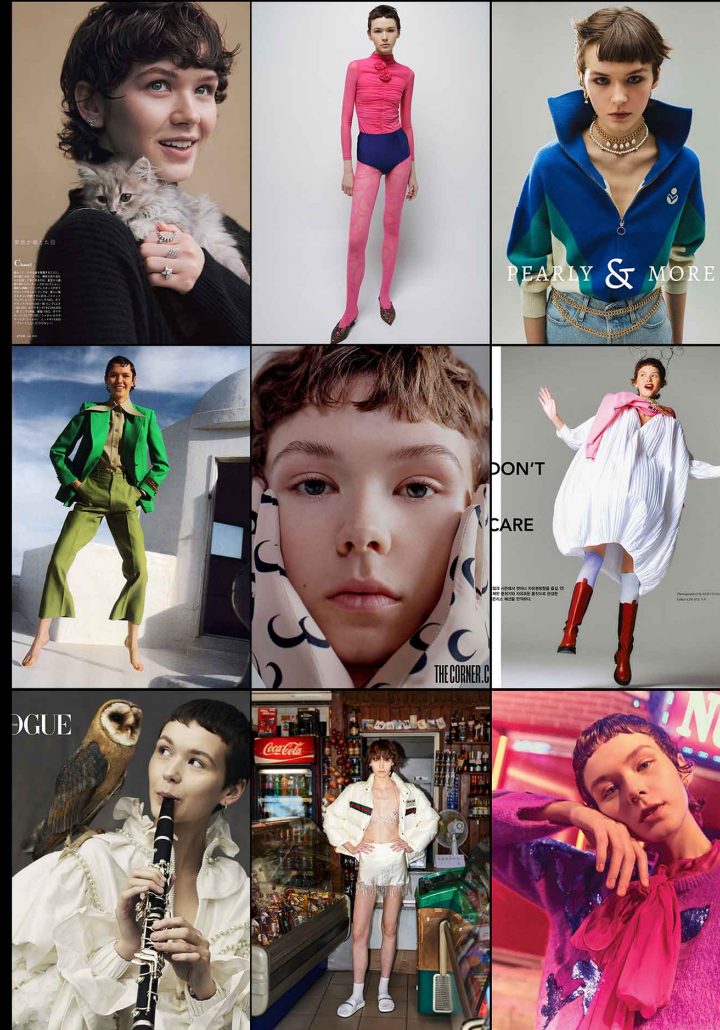

tora

tora

height: 177  
 bust: 82  
 waist: 59  
 hips: 87  
 hair: brown  
 eyes: green  
 shoes: 25.5

**STAGE**  
 TOKYO MODEL AGENCY