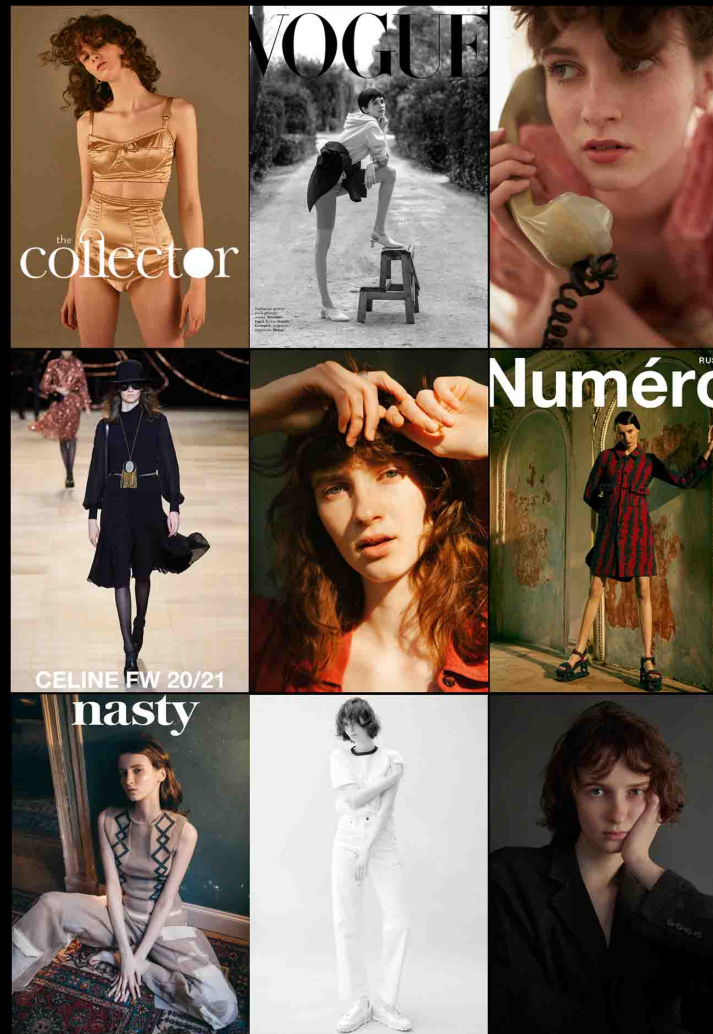

asia z.

asia z

height: 178  
bust: 80  
waist: 60  
hips: 89  
hair: brown  
eyes: blue  
shoes: 25

**STAGE**  
TOKYO MODEL AGENCY