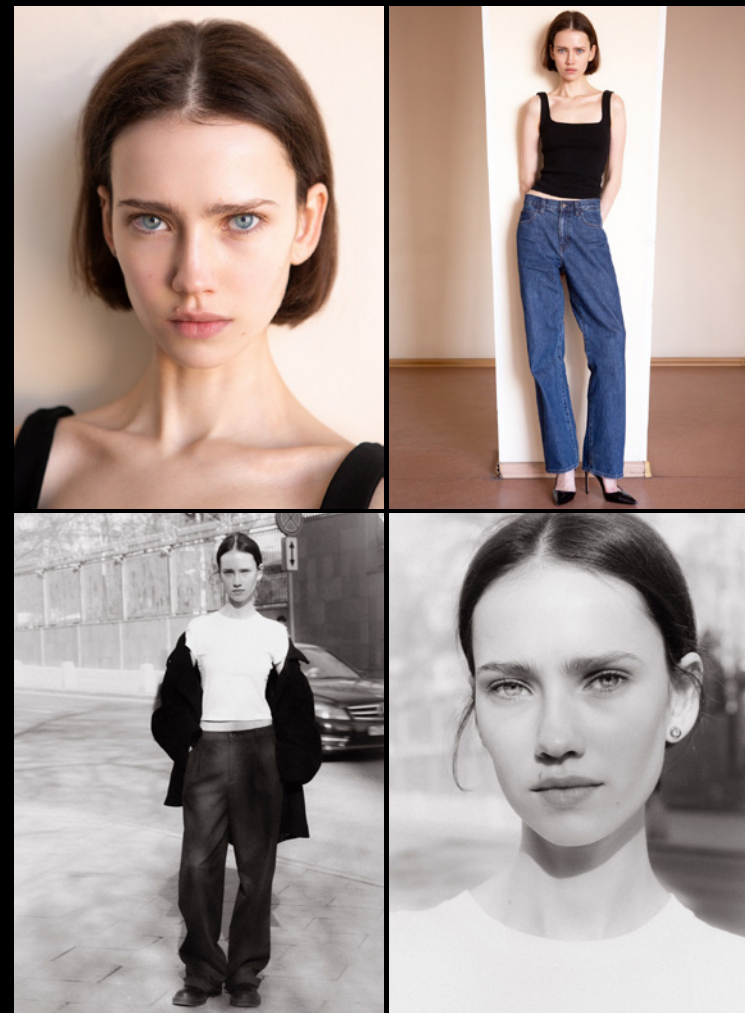

Maya Garipova

Maya Garipova

173 bust 77 waist 57 hips 85 shoes 25.5
hair brown eyes blue green